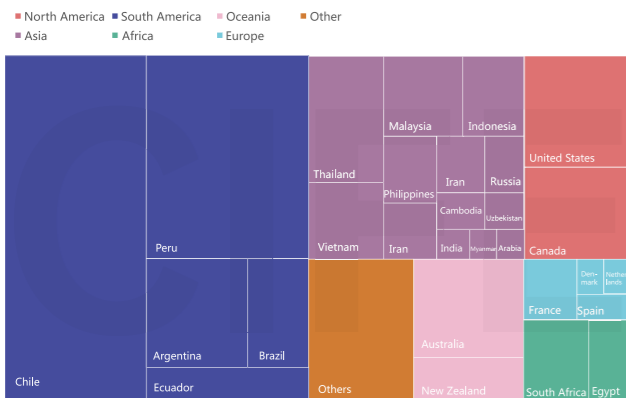

WORLD'S FRUIT FEAST

FRUIT EXPO

Distribution of Global Fruit Sources