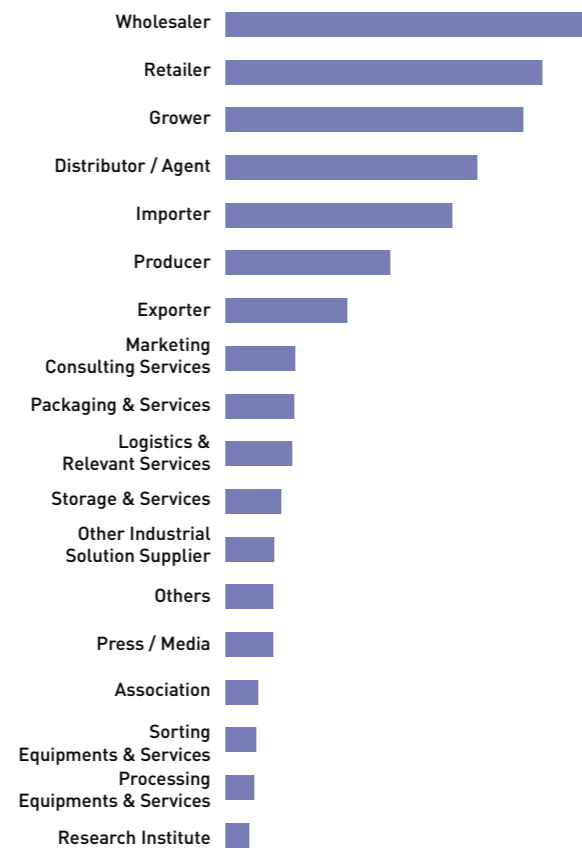

2023 INTERNATIONAL FRUIT EXPO

International Fruit Expo 2023 was the globally influential fruit exhibition. With an exhibition area of 23,000 square meters, the event was held at two brand-new halls, 19.2 and 20.2, in Area D of the Canton Fair Complex, attracting over 260 exhibitors and more than 26,000 target visitors from over 30 countries and regions, including Chile, Peru, Australia, New Zealand, Egypt, Israel, Argentina, Thailand, Malaysia, Vietnam, Indonesia, and Uzbekistan. With the exhibition scale far surpassing the previous edition and setting a new record high, International Fruit Expo 2023 lived up to the enthusiasm and expectation of exhibitors and visitors alike in the vibrant city of Guangzhou.

WORLD'S FRUIT FEAST

FRUIT EXPO

Distribution of Global Fruit Sources

Expo Participants from China Mainland

Target Buyers from Regional Markets

Company's Main Profession

Purpose of Visit

Business Roles