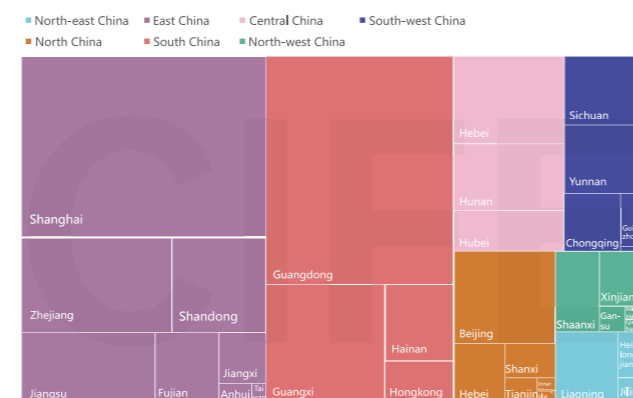

China Fruit Marketing Association (CFMA)

China Fruit Marketing Association (CFMA) was established in 1991. It is a nationwide non-profitable corporation of fruit industry registered under the China's Ministry of Civil Affairs. The CFMA is voluntarily formed by companies engaged in fruit production, circulation, processing and storage, fruit specialized cooperatives, local associations, research institutes, and other relevant companies serving the fruit industry.

2023 INTERNATIONAL FRUIT EXPO

International Fruit Expo 2023 was the globally influential fruit exhibition. With an exhibition area of 23,000 square meters, the event was held at two brand-new halls, 19.2 and 20.2, in Area D of the Canton Fair Complex, attracting over 260 exhibitors and more than 26,000 target visitors from over 30 countries and regions, including Chile, Peru, Australia, New Zealand, Egypt, Israel, Argentina, Thailand, Malaysia, Vietnam, Indonesia, and Uzbekistan. With the exhibition scale far surpassing the previous edition and setting a new record high, International Fruit Expo 2023 lived up to the enthusiasm and expectation of exhibitors and visitors alike in the vibrant city of Guangzhou.

WORLD'S FRUIT FEAST

FRUIT EXPO

Distribution of Global Fruit Sources

Expo Participants from China Mainland

Target Buyers from Regional Markets

Company's Main Profession

Purpose of Visit

Business Roles