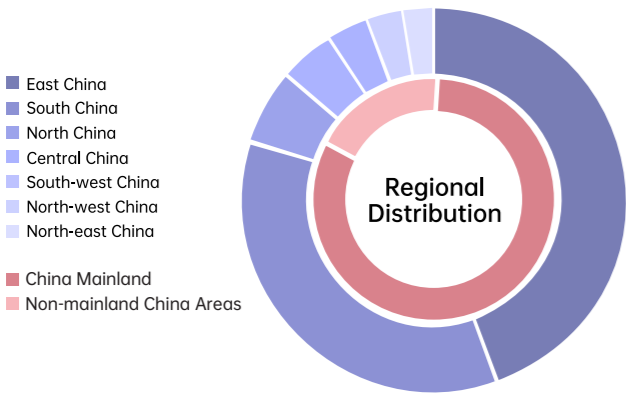

2023 INTERNATIONAL FRUIT EXPO

International Fruit Expo 2023 was the globally influential fruit exhibition. With an exhibition area of 23,000 square meters, the event was held at two brand-new halls, 19.2 and 20.2, in Area D of the Canton Fair Complex, attracting over 260 exhibitors and more than 26,000 target visitors from over 30 countries and regions, including Chile, Peru, Australia, New Zealand, Egypt, Israel, Argentina, Thailand, Malaysia, Vietnam, Indonesia, and Uzbekistan. With the exhibition scale far surpassing the previous edition and setting a new record high, International Fruit Expo 2023 lived up to the enthusiasm and expectation of exhibitors and visitors alike in the vibrant city of Guangzhou.

WORLD'S FRUIT FEAST

FRUIT EXPO

Distribution of Global Fruit Sources

Expo Participants from China Mainland

Target Buyers from Regional Markets

Company's Main Profession

Purpose of Visit

Business Roles